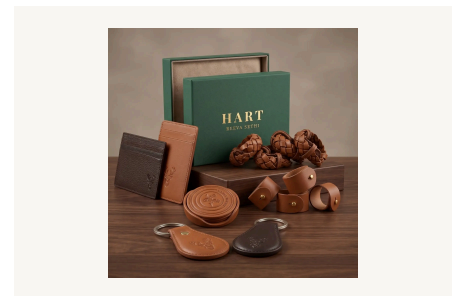

FULL-GRAIN LEATHER · GIFT BOX

## Key Fob

*The first object your client holds in their new home. Hand-stitched, debossed with the Stag Crest, in a keepsake HART gift box. A small thing that carries the weight of a large moment.*

FULL-GRAIN LEATHER  
**Card Case & Wallet**

Vegetable-tanned leather that softens and personalizes with every year of use.

SADDLE LEATHER  
**Ink Blotter**

Saddle leather, hand-stitched, suede-backed — anchors a study.

THE STAG CREST LINE  
**The Collection**